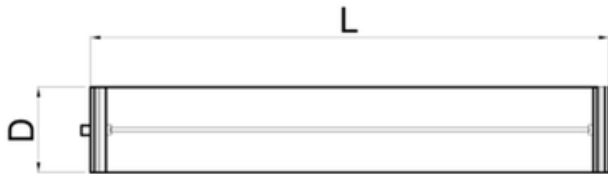

LED TUBE / TUBO LED

Ref.	(mm led tube)	L (mm)	D (mm)
FA11T	1x600	685	100
FA12T	2x600	685	100
FA21T	1x1200	1.300	100
FA22T	2x1200	1.300	100
FA31T	1x1500	1.600	100
FA32T	2x1500	1.600	100